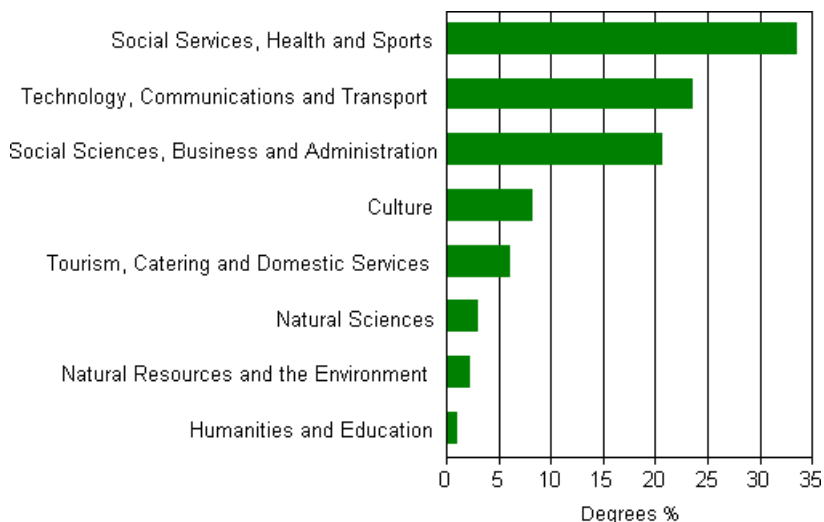

Completed polytechnic degrees by fields of education in 2012

The highest number of degrees was attained at Helsinki Metropolia University of Applied Sciences, 2,510 and the least at the Police College of Finland, 21. More detailed information on degrees attained at polytechnics, for instance by region of education and polytechnic, can be found in the [appendix tables](#).