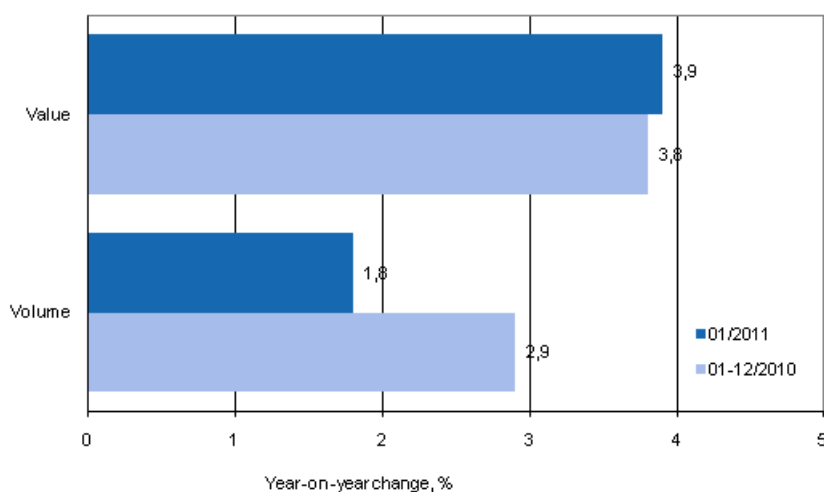

Turnover of trade

2011, January

Retail trade flash estimate: sales grew by 3,9 per cent in January

According to Statistics Finland's retail trade flash estimate, retail trade sales increased by 3.9 per cent in January 2011 from January 2010. Over the same time period, the volume of sales grew by 1.8 per cent.

Development of value and volume of retail trade sales, January 2011, % (TOL2008)

Source: StatisticsFinland

The retail trade flash estimate is based on a sample covering, on the average, 50 per cent of retail trade turnover. Data on trade sales by industry will next be released on 11 March 2011.

Flash estimates on retail trade are published at a lag of just under one month from the end of the statistical reference month. The preliminary data on motor vehicle, wholesale and retail trade based on a larger sample will be published at a lag of roughly six weeks from the end of the statistical reference month and the revised data based on total data are published at a lag of roughly ten weeks.