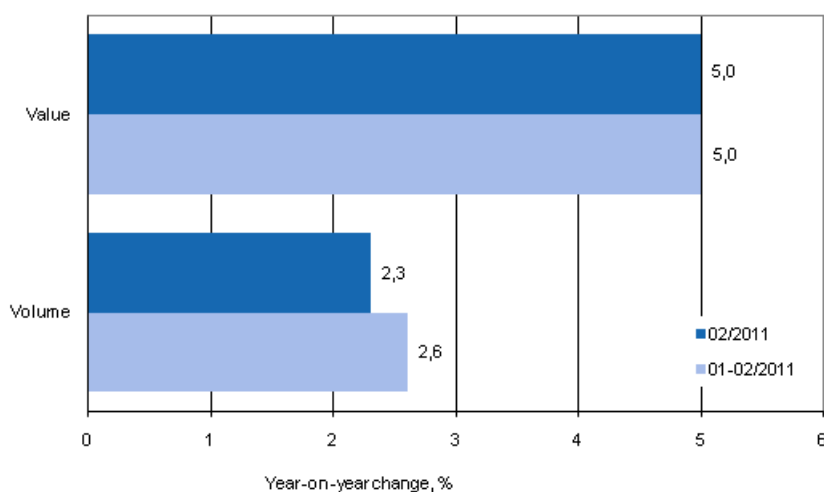

Turnover of trade

2011, February

Retail trade flash estimate: sales grew by 5,0 per cent in February

According to Statistics Finland's retail trade flash estimate, retail trade sales increased by 5.0 per cent in February 2011 from February 2010. Over the same time period, the volume of sales grew by 2.3 per cent.

Development of value and volume of retail trade sales, February 2011, % (TOL2008)

Source: Statistics Finland

The retail trade flash estimate is based on a sample covering, on the average, 50 per cent of retail trade turnover. Data on trade sales by industry will next be released on 08 April 2011.

Flash estimates on retail trade are published at a lag of just under one month from the end of the statistical reference month. The preliminary data on motor vehicle, wholesale and retail trade based on a larger sample will be published at a lag of roughly six weeks from the end of the statistical reference month and the revised data based on total data are published at a lag of roughly ten weeks.