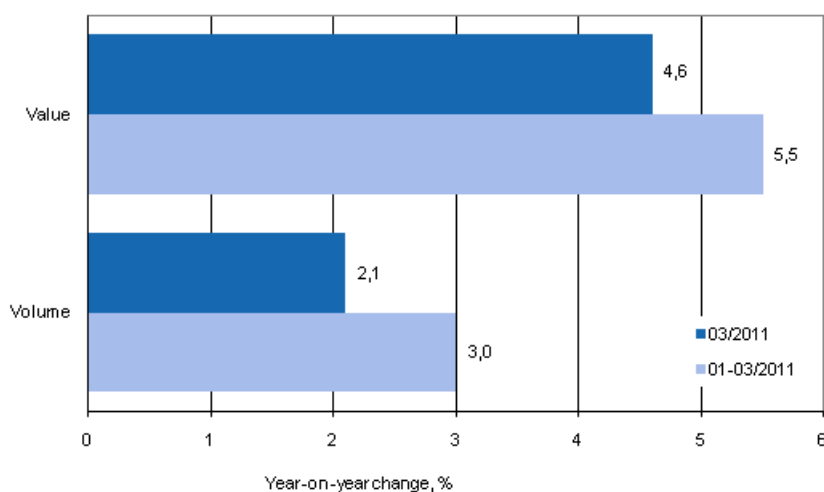

Turnover of trade

2011, March

Retail trade flash estimate: sales grew by 4,6 per cent in March

According to Statistics Finland's retail trade flash estimate, retail trade sales increased by 4.6 per cent in March 2011 from March 2010. Over the same time period, the volume of sales grew by 2.1 per cent.

Development of value and volume of retail trade sales, March 2011, % (TOL2008)

Source: Statistics Finland

The retail trade flash estimate is based on a sample covering, on the average, 50 per cent of retail trade turnover. Data on trade sales by industry will next be released on 13 May 2011.

Flash estimates on retail trade are published at a lag of just under one month from the end of the statistical reference month. The preliminary data on motor vehicle, wholesale and retail trade based on a larger sample will be published at a lag of roughly six weeks from the end of the statistical reference month and the revised data based on total data are published at a lag of roughly ten weeks.