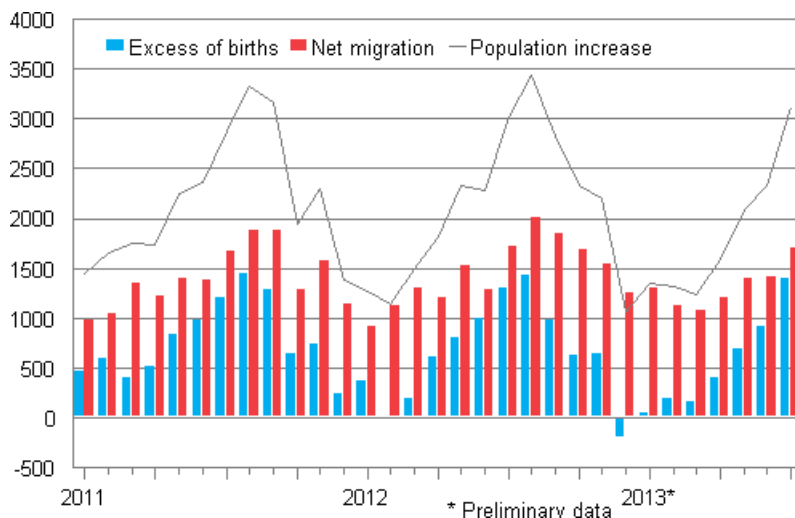

# Preliminary population statistics

2013, July

## Finland's preliminary population figure 5,439,741 at the end of July

According to Statistics Finland's preliminary data, Finland's population at the end of July was 5,439,741. Over the January to July period, Finland's population increased by 13,050 persons, which is 300 persons less than in the corresponding period of the year before. The main reason for the population increase was migration gain from abroad: the number of immigrants was 9,250 higher than that of emigrants. Natural population growth, or excess of births to deaths, was 3,800 persons.

Population increase by month 2011–2013\*

According to the preliminary statistics for the January to July period, 16,000 persons immigrated to Finland from abroad and 6,750 persons emigrated from Finland. The number of immigrants was 300 lower and the number of emigrants was 450 lower than in the corresponding period of the previous year. In all, 4,900 of the immigrants and 4,650 of the emigrants were Finnish citizens.

During the January to July period 34,250 children were born, which is 750 children less than in the corresponding period of 2012. The number of deaths was 30,450, which is 300 lower than one year earlier.