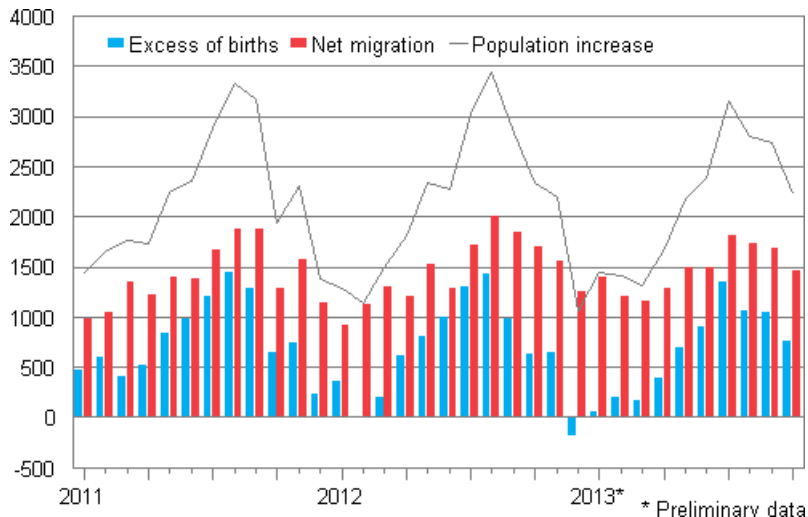

# Preliminary population statistics

2013, October

## Finland's preliminary population figure 5,448,025 at the end of October

According to Statistics Finland's preliminary data, Finland's population at the end of October was 5,448,025. Over the January to October period, Finland's population increased by 21,350 persons, which is 600 persons less than in the corresponding period of the year before. The main reason for the population increase was migration gain from abroad: the number of immigrants was 14,750 higher than that of emigrants. Natural population growth, or excess of births to deaths, was 6,600 persons.

Population increase by month 2011–2013\*

According to the preliminary statistics for the January to October period, 26,200 persons immigrated to Finland from abroad and 11,450 persons emigrated from Finland. The number of immigrants was 500 lower and the number of emigrants was 600 lower than in the corresponding period of the previous year. In all, 6,800 of the immigrants and 8,250 of the emigrants were Finnish citizens.

During the January to October period 49,400 children were born, which is 850 children less than in the corresponding period of 2012. The number of deaths was 42,800, which is 100 lower than one year earlier.