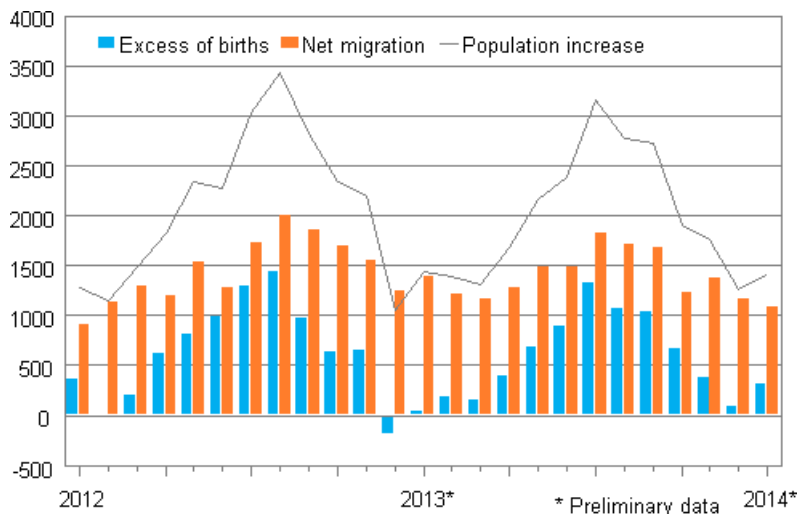

Preliminary population statistics

2014, January

Finland's preliminary population figure 5,452,821 at the end of January

According to Statistics Finland's preliminary data, Finland's population at the end of January was 5,452,821. During January Finland's population increased by 1,400 persons, which is 50 persons less than in the preliminary data for the January year before. The main reason for the population increase was migration gain from abroad: the number of immigrants was 1,100 higher than that of emigrants. Natural population growth, or excess of births to deaths, was 300 persons.

Population increase by month 2012–2014*

According to the preliminary statistics for January, 2,350 persons immigrated to Finland from abroad and 1,250 persons emigrated from Finland. The number of immigrants was 400 lower and the number of emigrants 100 lower than in the corresponding period of the previous year. In all, 600 of the immigrants and 900 of the emigrants were Finnish citizens.

During January 4,800 children were born, which is 50 children less than in the corresponding period of 2013. The number of deaths was 4,500, which is 300 lower than one year earlier.

According to the preliminary data, the number of inter-municipal migrations totalled 18,850 during January. Compared with the previous January, the decrease was 950 migrations according to the municipal division of 2014.