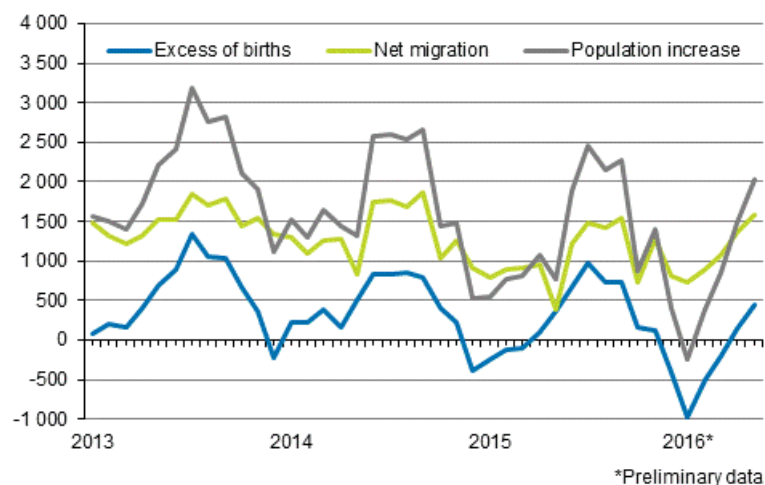

Preliminary population statistics

2016, May

Finland's preliminary population figure 5,491,817 at the end of May

According to Statistics Finland's preliminary data, Finland's population was 5,491,817 at the end of May. Our country's population increased by 4,509 persons during January-May. The reason for the increase was migration gain from abroad, since immigration exceeded emigration by 5,636. The number of births was 1,127 lower than that of deaths.

Population increase by month 2013–2016*

During January-May, 22,033 children were born, which is 700 fewer than in the corresponding period in 2015. The number of deaths was 23,160, which is 448 higher than one year earlier.

According to the preliminary statistics for May, 11,195 persons immigrated to Finland from abroad and 5,559 persons emigrated from Finland. The number of immigrants was 1,091 higher and the number of emigrants 603 less than in the corresponding period of the previous year. In all, 2,603 of the immigrants and 3,805 of the emigrants were Finnish citizens.

According to the preliminary data, the number of inter-municipal migrations totalled 96,144 during January-May. Compared with the previous January-May, the decrease was 952 migrations according to the municipal division of 2016.