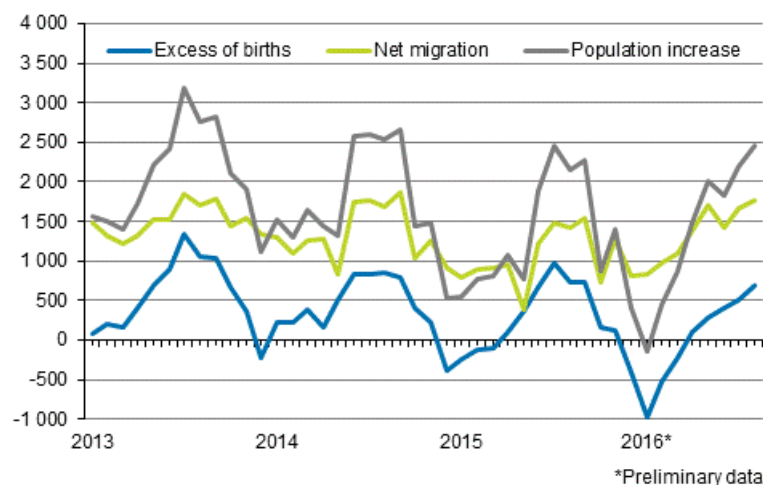

Preliminary population statistics

2016, August

Finland's preliminary population figure 5,498,450 at the end of August

According to Statistics Finland's preliminary data, Finland's population was 5,498,450 at the end of August. Our country's population increased by 11,142 persons during January-August. The reason for the increase was migration gain from abroad, since immigration exceeded emigration by 10,858. The number of births was 284 higher than that of deaths.

Population increase by month 2013–2016*

During January-August, 35,831 children were born, which is 1,490 fewer than in the corresponding period in 2015. The number of deaths was 35,547, which is 623 higher than one year earlier.

According to the preliminary statistics for August, 20,382 persons immigrated to Finland from abroad and 9,524 persons emigrated from Finland. The number of immigrants was 1,521 higher and the number of emigrants 1,267 less than in the corresponding period of the previous year. In all, 5,490 of the immigrants and 6,557 of the emigrants were Finnish citizens.

According to the preliminary data, the number of inter-municipal migrations totalled 188,614 during January-August. Compared with the previous January-August, the decrease was 2,197 migrations according to the municipal division of 2016.