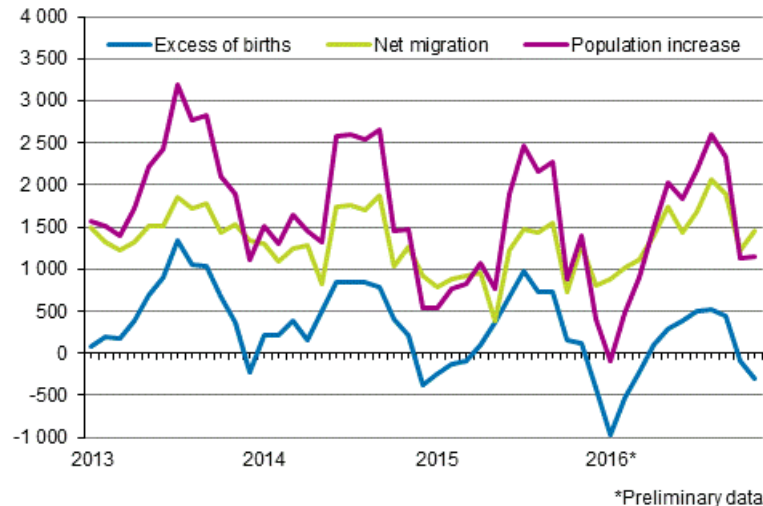

# Preliminary population statistics

2016, November

## Finland's preliminary population figure 5,503,347 at the end of November

According to Statistics Finland's preliminary data, Finland's population was 5,503,307 at the end of November. Our country's population increased by 16,039 persons during January-November. The most significant reason for the increase was migration gain from abroad, since immigration exceeded emigration by 15,907. The number of births was 132 higher than that of deaths.

### Population increase by month 2013–2016\* Population increase by month 2013–2016\*

During January-November, 48,810 children were born, which is 2,382 fewer than in the corresponding period in 2015. The number of deaths was 48,678, which is 882 higher than one year earlier.

According to the preliminary statistics for November, 29,900 persons immigrated to Finland from abroad and 13,993 persons emigrated from Finland. The number of immigrants was 3,100 higher and the number of emigrants 1,181 less than in the corresponding period of the previous year. In all, 6,973 of the immigrants and 9,730 of the emigrants were Finnish citizens.