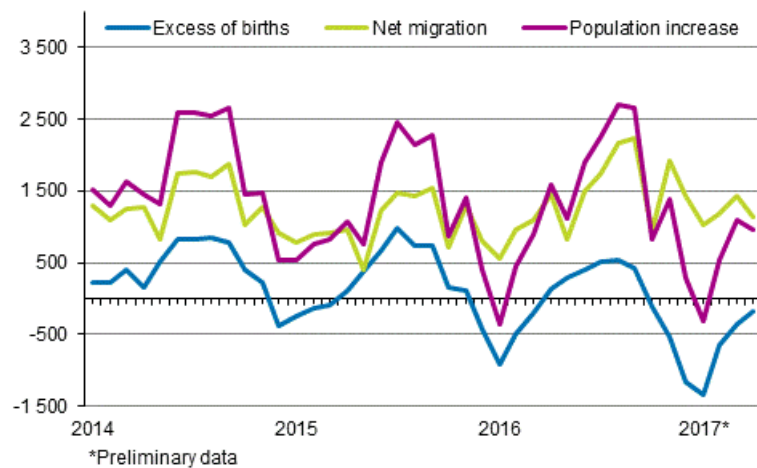

# Preliminary population statistics

2017, April

## Finland's preliminary population figure 5,505,575 at the end of April

**New releases will not be produced on preliminary population statistics any more in 2017. Revised figures concerning 2017 will be released at a later date to be announced separately.**

According to Statistics Finland's preliminary data, Finland's population was 5,505,575 at the end of April. Our country's population increased by 2,278 persons during January-April. The reason for the increase was migration gain from abroad, since immigration exceeded emigration by 4,805. The number of births was 2,527 lower than that of deaths.

### Population increase by month 2014–2017\*

During January-April, 16,178 children were born, which is 1,323 fewer than in the corresponding period in 2016. The number of deaths was 18,705, which is 283 lower than one year earlier.