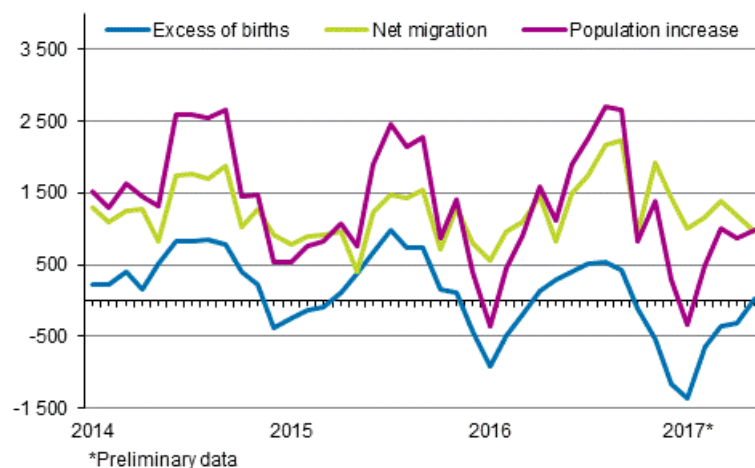

# Preliminary population statistics

2017, May

## Finland's preliminary population figure 5,506,312 at the end of May

**New releases will not be produced on preliminary population statistics any more in 2017. Revised figures concerning 2017 will be released at a later date to be announced separately.**

According to Statistics Finland's preliminary data, Finland's population was 5,506,312 at the end of May. Our country's population increased by 3,015 persons during January-May. The reason for the increase was migration gain from abroad, since immigration exceeded emigration by 5,684. The number of births was 2,669 lower than that of deaths.

### Population increase by month 2014–2017\*

During January-May, 20,510 children were born, which is 1,613 fewer than in the corresponding period in 2016. The number of deaths was 23,179, which is 130 lower than one year earlier.