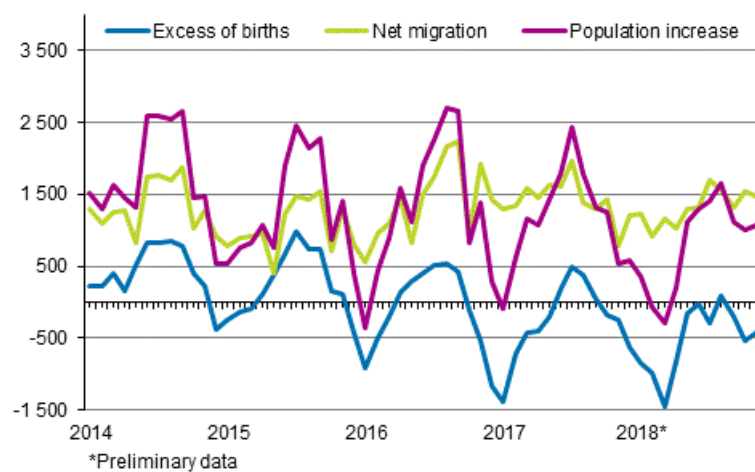

Preliminary population statistics

2018, November

Finland's preliminary population figure 5,522,015 at the end of November

According to Statistics Finland's preliminary data, Finland's population was 5,522,015 at the end of November. Our country's population increased by 8,885 persons during January-November. The reason for the increase was migration gain from abroad, since immigration exceeded emigration by 14,574. The number of births was 5,689 lower than that of deaths.

Population increase by month 2014–2018*

During January-November, 43,786 children were born, which is 2,712 fewer than in the corresponding period in 2017. The number of deaths was 49,475, which is 495 higher than one year earlier.

According to the preliminary statistics for November, 29,616 persons immigrated to Finland from abroad and 15,042 persons emigrated from Finland. The number of immigrants was 7 higher and the number of emigrants 714 lower than in the corresponding period of the previous year. In all, 7,924 of the immigrants and 10,105 of the emigrants were Finnish citizens.