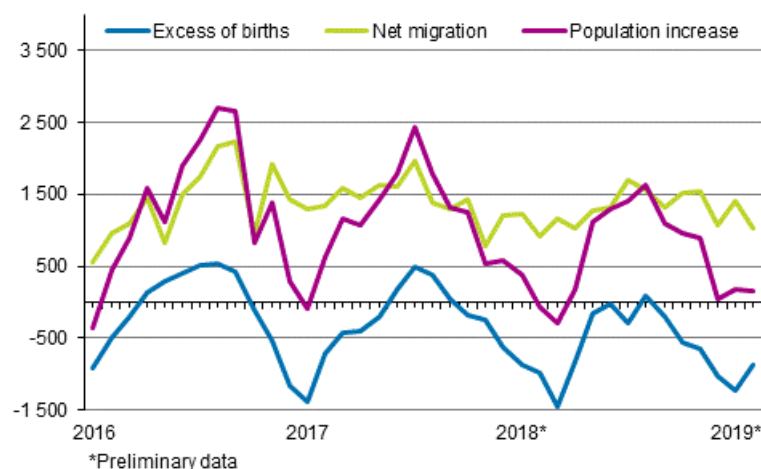

Preliminary population statistics

2019, February

Finland's preliminary population figure 5,522,018 at the end of February

According to Statistics Finland's preliminary data, Finland's population was 5,522,018 at the end of February. Our country's population increased by 245 persons during January-February. The reason for the increase was migration gain from abroad, since immigration exceeded emigration by 2,438. The number of births was 2,105 lower than that of deaths.

Population increase by month 2016–2019*

During January-February, 7,135 children were born, which is 571 fewer than in the corresponding period in 2018. The number of deaths was 9,240, which is 312 lower than one year earlier.

According to the preliminary statistics for February, 4,570 persons immigrated to Finland from abroad and 2,132 persons emigrated from Finland. The number of immigrants was 273 lower and the number of emigrants 550 lower than in the corresponding period of the previous year. In all, 1,106 of the immigrants and 1,448 of the emigrants were Finnish citizens.

According to the preliminary data, the number of inter-municipal migrations totalled 37,699 during January-February. Compared with the corresponding period in 2018, the decrease was 2,153 migrations according to the municipal division of 2019.