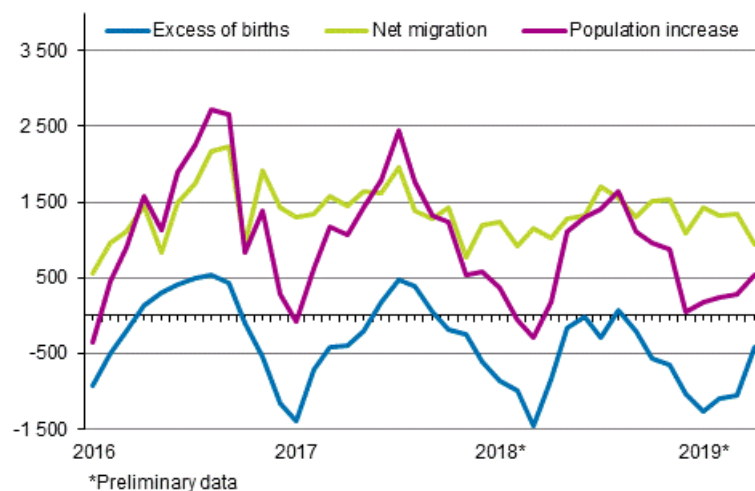

# Preliminary population statistics

2019, April

## Finland's preliminary population figure 5,518,752 at the end of April

According to Statistics Finland's preliminary data, Finland's population was 5,518,752 at the end of April. Our country's population increased by 833 persons during January-April. The reason for the increase was migration gain from abroad, since immigration exceeded emigration by 5,050. The number of births was 3,825 lower than that of deaths.

### Population increase by month 2016–2019\*

During January-April, 14,647 children were born, which is 980 fewer than in the corresponding period in 2018. The number of deaths was 18,472, which is 1,287 lower than one year earlier.

According to the preliminary statistics for April, 9,189 persons immigrated to Finland from abroad and 4,139 persons emigrated from Finland. The number of immigrants was 76 lower and the number of emigrants 792 lower than in the corresponding period of the previous year. In all, 2,094 of the immigrants and 2,741 of the emigrants were Finnish citizens.