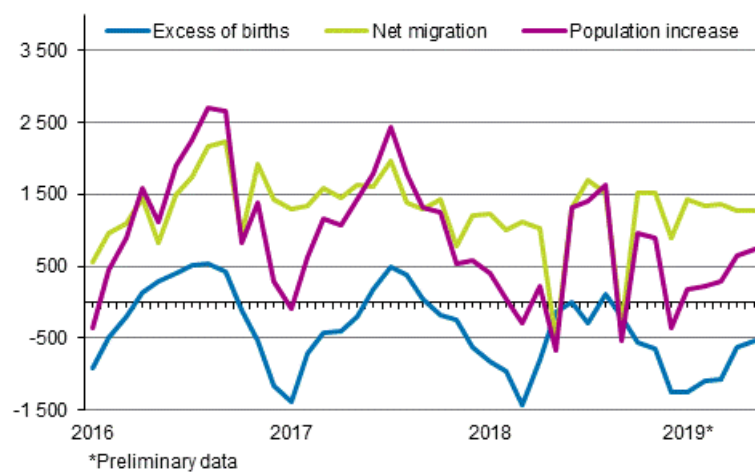

# Preliminary population statistics

2019, May

## Finland's preliminary population figure 5,519,586 at the end of May

According to Statistics Finland's preliminary data, Finland's population was 5,519,586 at the end of May. Our country's population increased by 1,667 persons during January-May. The reason for the increase was migration gain from abroad, since immigration exceeded emigration by 6,669. The number of births was 4,590 lower than that of deaths.

### Population increase by month 2016–2019\*

During January-May, 18,371 children were born, which is 1,450 fewer than in the corresponding period in 2018. The number of deaths was 22,961, which is 993 lower than one year earlier.

According to the preliminary statistics for May, 11,850 persons immigrated to Finland from abroad and 5,181 persons emigrated from Finland. The number of immigrants was 626 higher and the number of emigrants 2,212 lower than in the corresponding period of the previous year. In all, 2,840 of the immigrants and 3,383 of the emigrants were Finnish citizens.