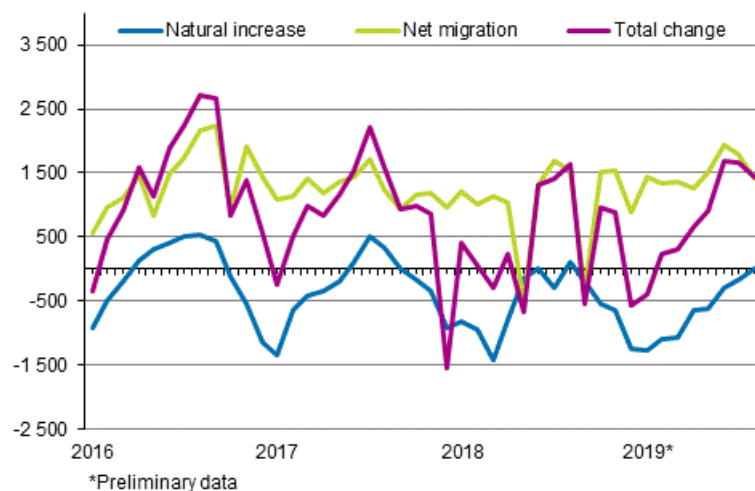

Preliminary population statistics

2019, August

Finland's preliminary population figure 5,524,387 at the end of August

According to Statistics Finland's preliminary data, Finland's population was 5,524,387 at the end of August. Our country's population increased by 6,468 persons during January-August. The reason for the increase was migration gain from abroad, since immigration exceeded emigration by 12,071. The number of births was 5,152 lower than that of deaths.

Population increase by month 2016–2019*

During January-August, 30,431 children were born, which is 2,014 fewer than in the corresponding period in 2018. The number of deaths was 35,583, which is 1,173 lower than one year earlier.

According to the preliminary statistics for August, 21,351 persons immigrated to Finland from abroad and 9,280 persons emigrated from Finland. The number of immigrants was 870 higher and the number of emigrants 2,845 lower than in the corresponding period of the previous year. In all, 6,382 of the immigrants and 6,187 of the emigrants were Finnish citizens.