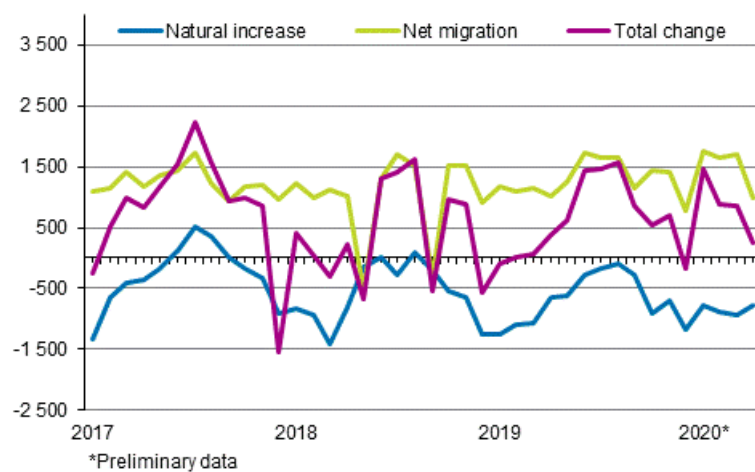

Preliminary population statistics

2020, April

Finland's preliminary population figure 5,528,737 at the end of April

According to Statistics Finland's preliminary data, Finland's population was 5,528,737 at the end of April. Our country's population increased by 3,445 persons during January-April. The reason for the increase was migration gain from abroad, since immigration exceeded emigration by 6,095. The number of births was 3,381 lower than that of deaths.

Population increase by month 2017–2020*

During January-April, 15,148 children were born, which is 465 higher than in the corresponding period in 2019. The number of deaths was 18,529, which is 238 lower than one year earlier.

According to the preliminary statistics for April, 9,539 persons immigrated to Finland from abroad in January-April and 3,444 persons emigrated from Finland. The number of immigrants was 68 lower and the number of emigrants 1,723 lower than in the corresponding period of the previous year. In all, 2,589 of the immigrants and 2,232 of the emigrants were Finnish citizens.