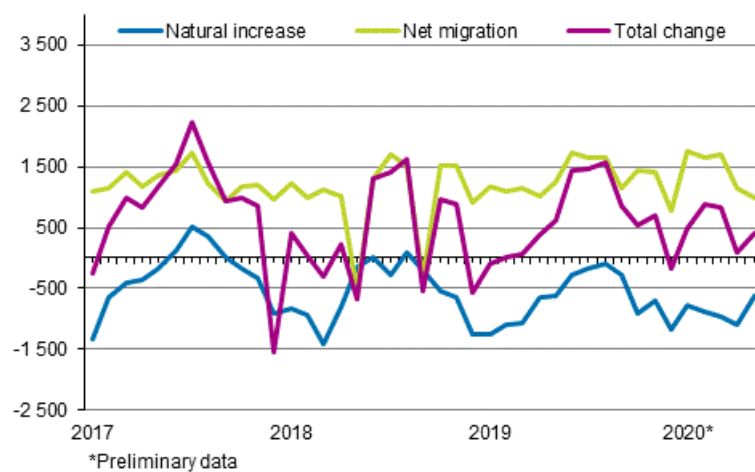

# Preliminary population statistics

2020, May

## Finland's preliminary population figure 5,528,008 at the end of May

According to Statistics Finland's preliminary data, Finland's population was 5,528,008 at the end of May. Our country's population increased by 2,716 persons during January-May. The reason for the increase was migration gain from abroad, since immigration exceeded emigration by 7,229. The number of births was 4,333 lower than that of deaths.

### Population increase by month 2017–2020\*

During January-May, 19,027 children were born, which is 609 higher than in the corresponding period in 2019. The number of deaths was 23,360, which is 232 higher than one year earlier.