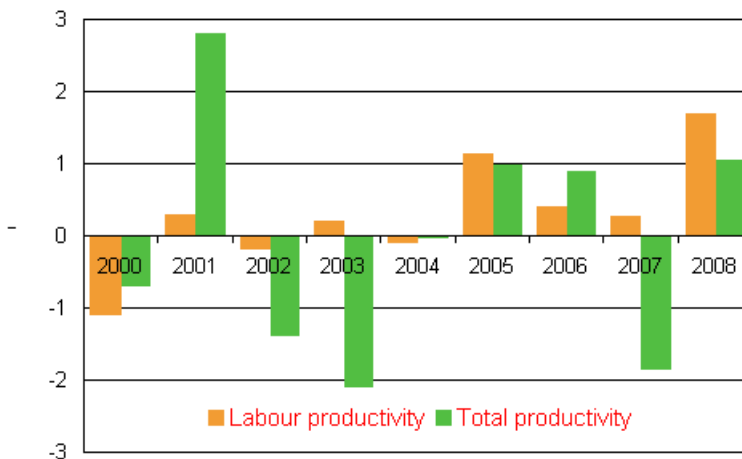

Statistics on central government productivity 2008

Central government productivity improved in 2008

Corrected on 3 July 2009. The corrections are indicated in red.

The productivity of central government agencies and institutions improved from the previous year in 2008. The productivity of labour increased by close on two per cent and total productivity by **one per cent** from 2007. The added up volume of output of central government agencies and institutions **fell** slightly, i.e. 0.1 per cent. Labour input diminished by 1.8 per cent and total input fell by 1.2 per cent. These data derive from the statistics on central government productivity compiled by Statistics Finland.

The most visible change in 2008 was that both labour input and total input diminished by more than one per cent. Labour productivity increased in 2008, as it has done in the past three years. The increase in labour productivity is explained by the fact that, labour input diminished **by more than output**. The increase in labour productivity was **1.7** per cent, the most rapid increase in ten years. Total productivity increased by **1.0** per cent. The last time total productivity improved by as much was in **2005**.

Development in the productivity of central government agencies and institutions from previous year, %

Calculations for the statistics on central government productivity are performed with data on pairs of years by comparing the volumes of outputs and inputs for the services of a respondent unit in two successive years. Units removed from the central government sector and newly established units without comparison data from the preceding year are excluded from the comparison. The agencies and institutions included in the measurement vary slightly from one year and administrative sector to the next depending on the quantity and quality of the obtained responses.